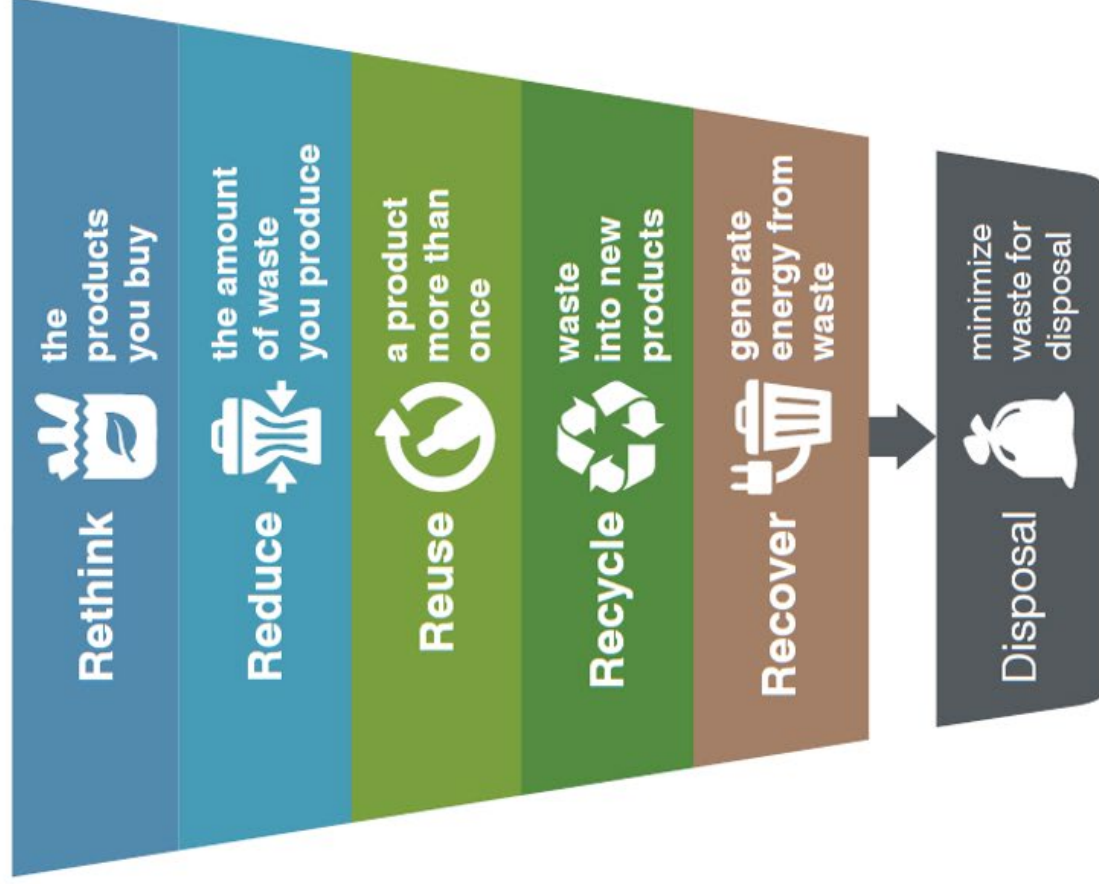

Durham's Waste Hierarchy