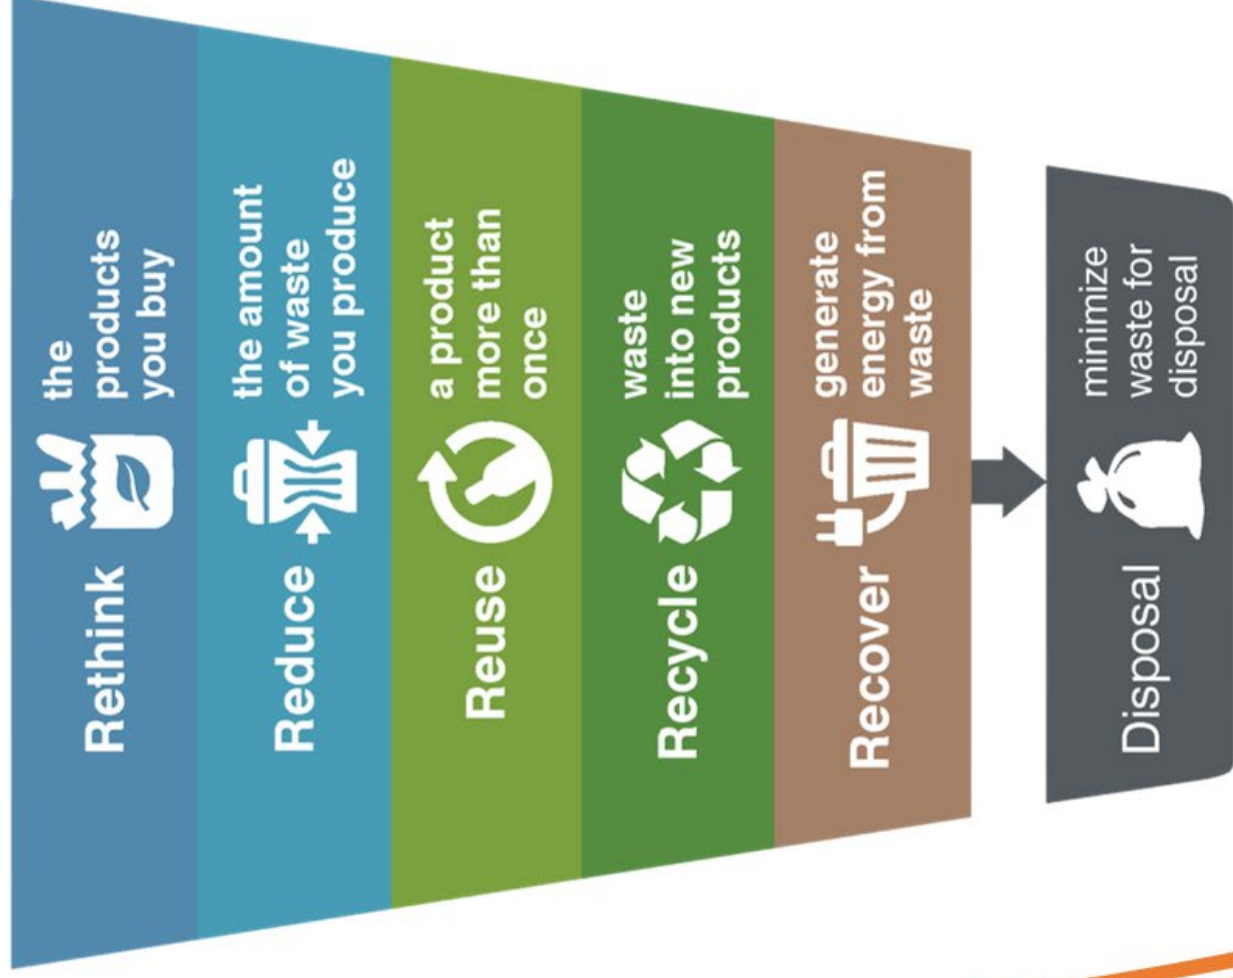

Activity: Know Before You Throw

Not sure where it goes? Let us help you! Use the Know Before You Throw online tool on durham.ca/waste to search for information on individual items.

Durham's Waste Hierarchy

Reuse

Reuse items

Reuse items

Green Bin Organics (compost)

Green bin items

Green bin items

Blue Box Fibers (paper and cardboard)

Blue box fiber items