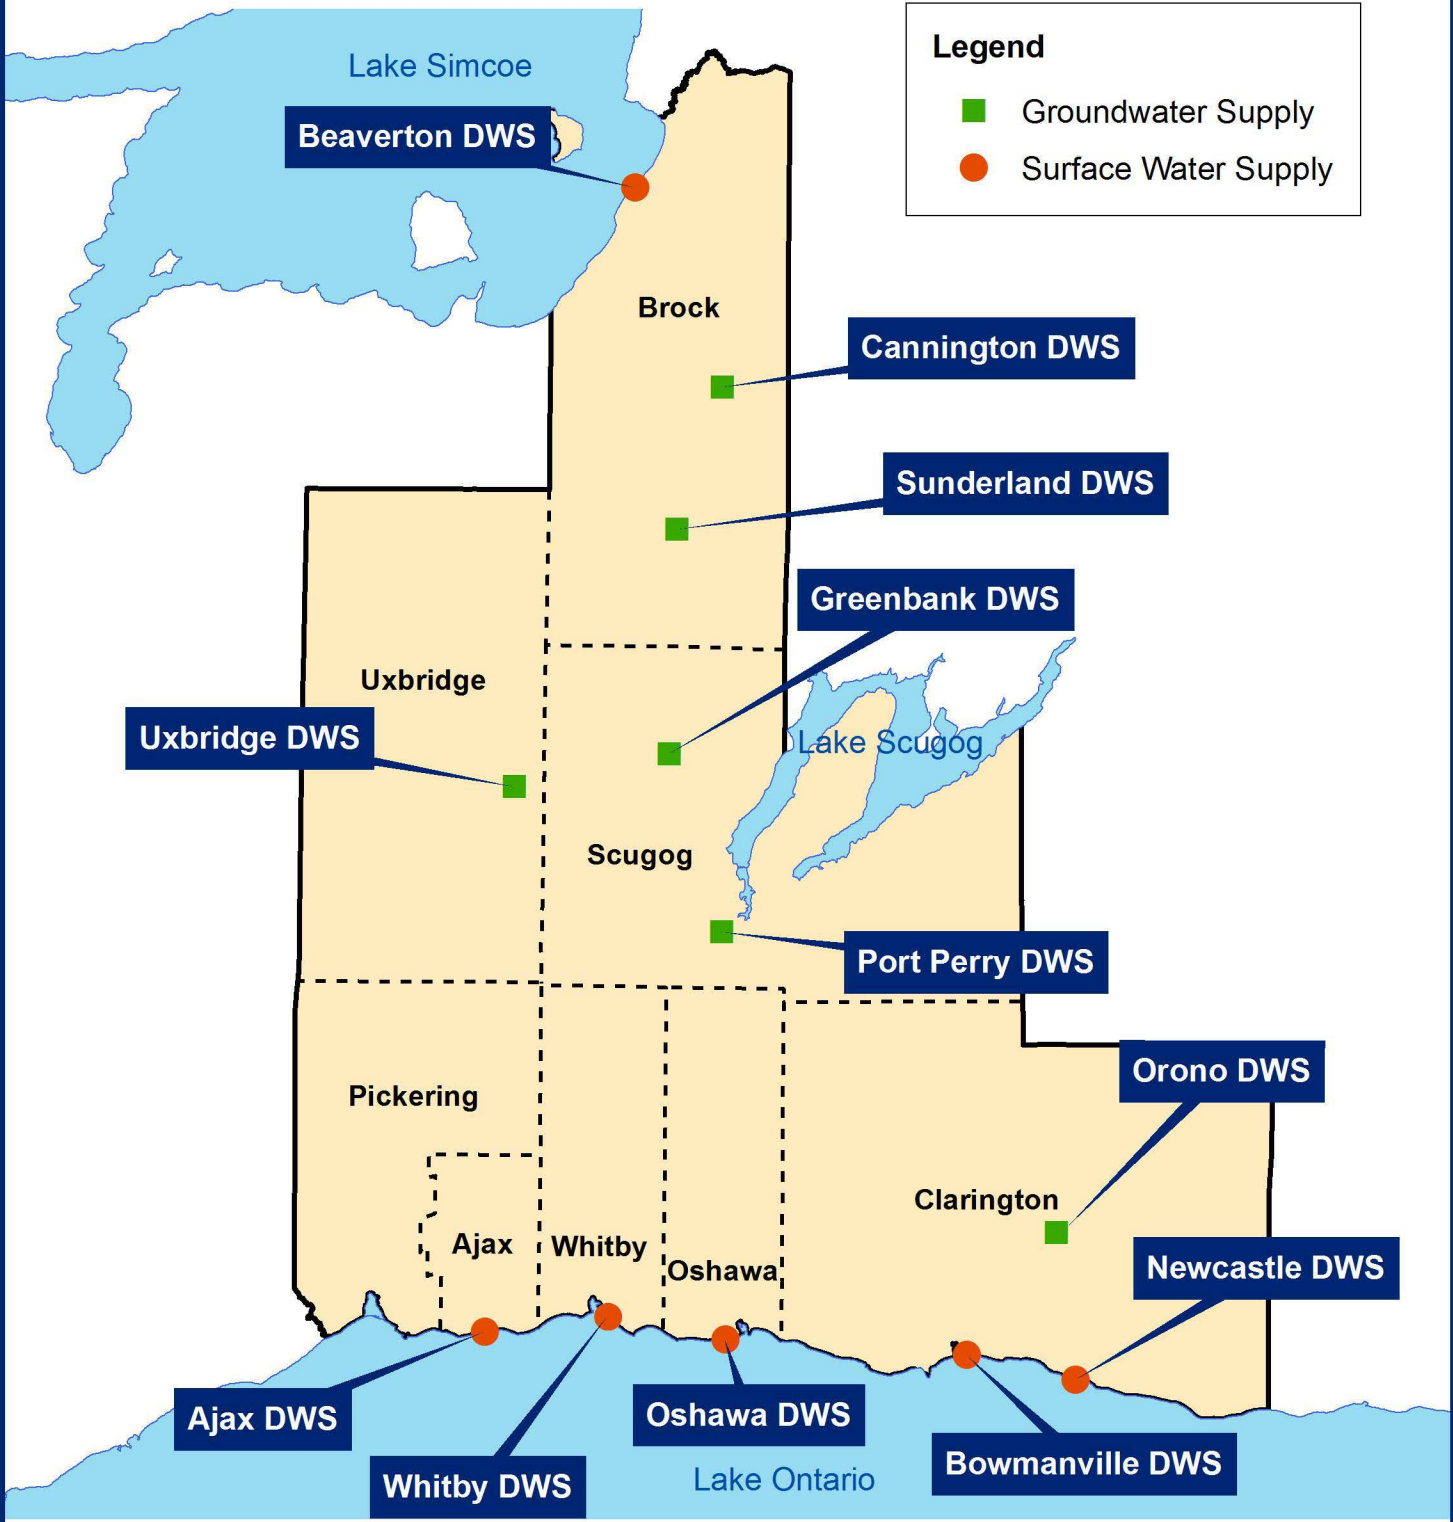

**Regional Municipality of Durham  
Works Department  
Municipal Drinking Water Supply System  
(DWS)**

**Legend**

- Groundwater Supply
- Surface Water Supply