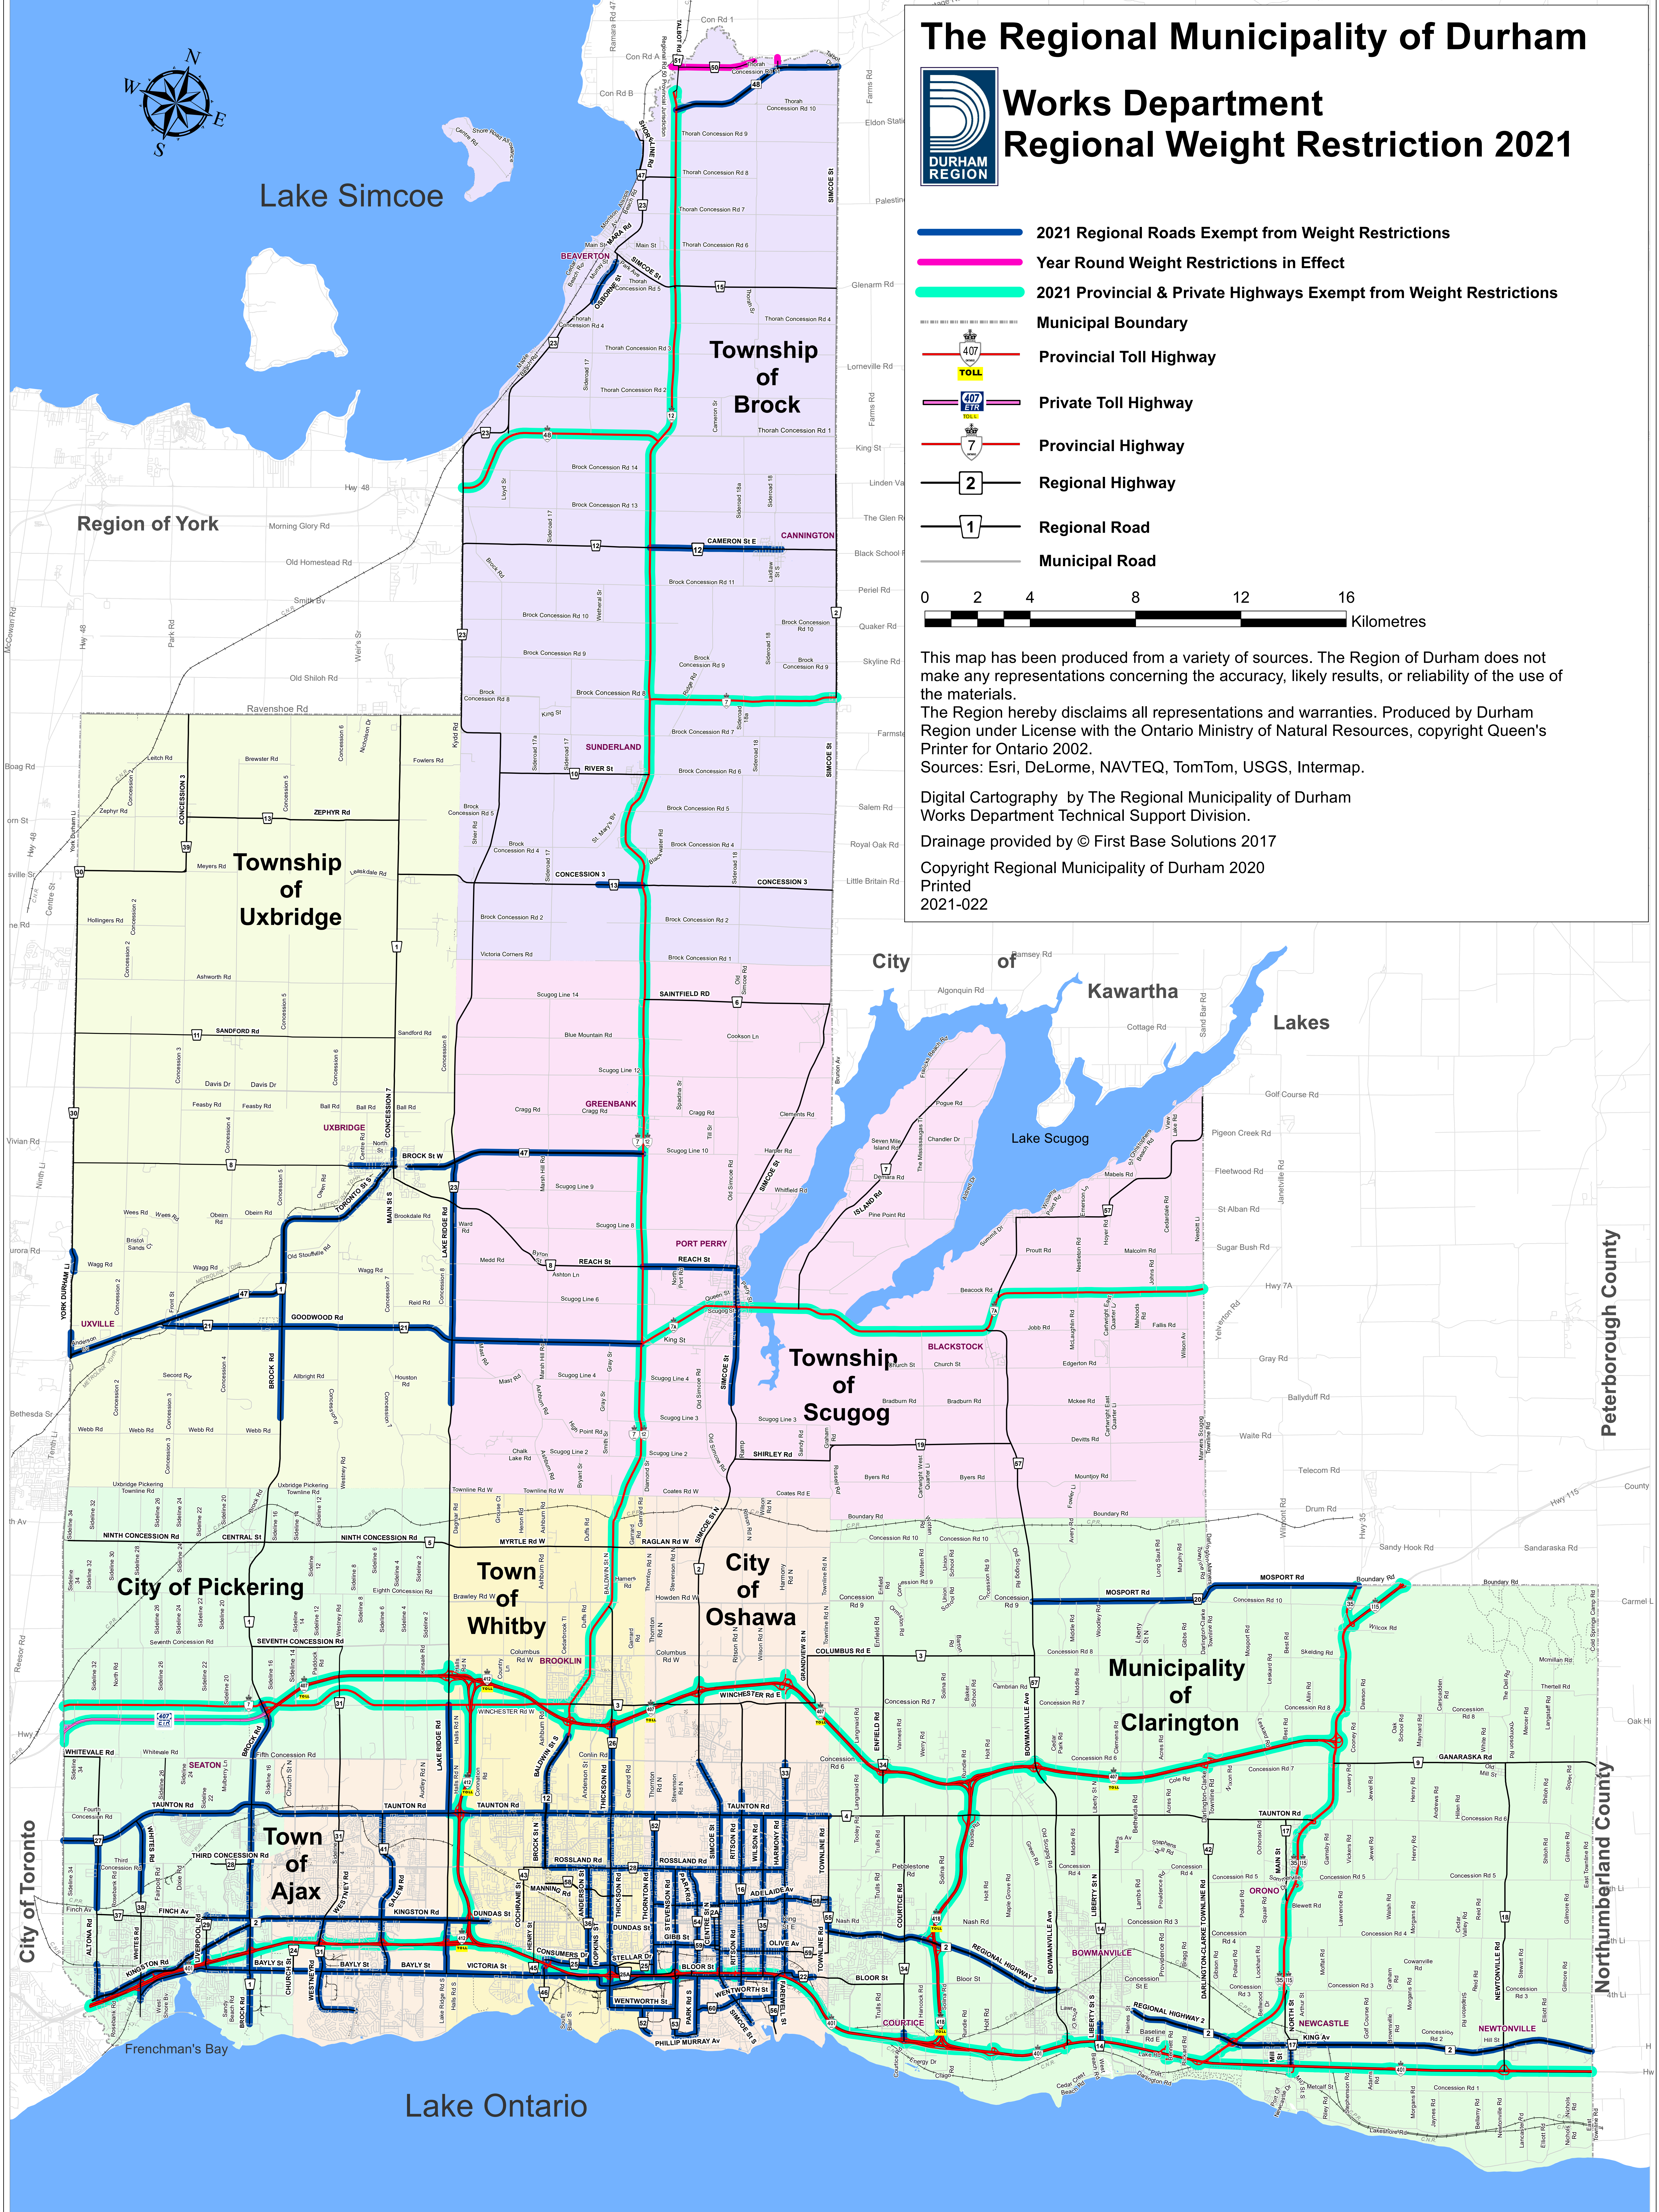

Lake Simcoe

The Regional Municipality of Durham

Works Department Regional Weight Restriction 2021

- 2021 Regional Roads Exempt from Weight Restrictions
- Year Round Weight Restrictions in Effect
- 2021 Provincial & Private Highways Exempt from Weight Restrictions
- Municipal Boundary
- Provincial Toll Highway
- Private Toll Highway
- Provincial Highway
- Regional Highway
- Regional Road
- Municipal Road

This map has been produced from a variety of sources. The Region of Durham does not make any representations concerning the accuracy, likely results, or reliability of the use of the materials.

The Region hereby disclaims all representations and warranties. Produced by Durham Region under License with the Ontario Ministry of Natural Resources, copyright Queen's Printer for Ontario 2002.

Sources: Esri, DeLorme, NAVTEQ, TomTom, USGS, Intermap.

Digital Cartography by The Regional Municipality of Durham
Works Department Technical Support Division.

Drainage provided by © First Base Solutions 2017

Copyright Regional Municipality of Durham 2020
Printed 2021-022

Peterborough County

Northumberland County