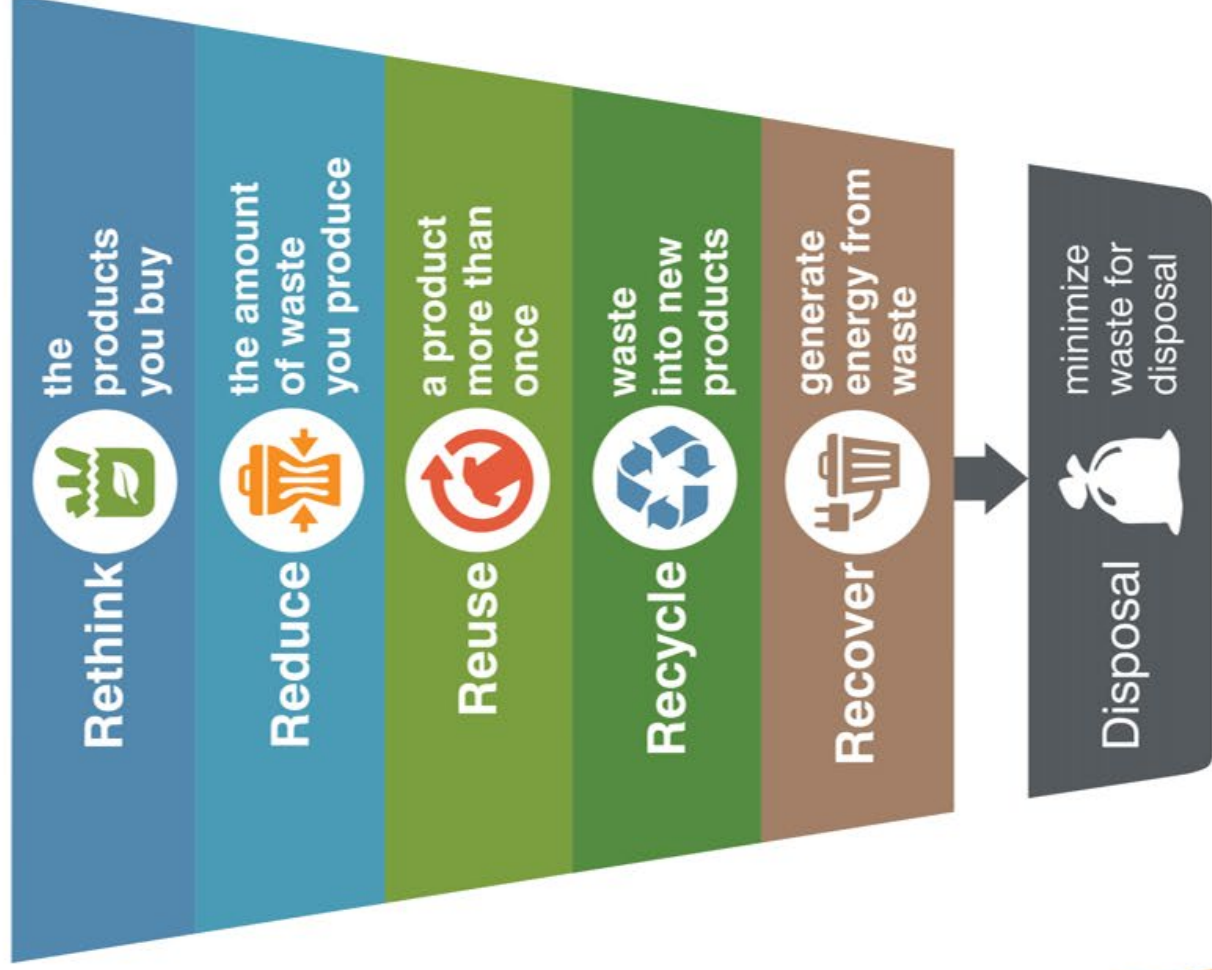

Activity: Know Before You Throw

Not sure where it goes? Let us help you! Use the Know Before You Throw online tool on durham.ca/waste to search for information on individual items.

Durham's Waste Hierarchy

Reuse

Reuse items

Reuse items

Green Bin Organics (compost)

Green bin items

Green bin items

Blue Box Fibers (paper and cardboard)

Blue box fiber items